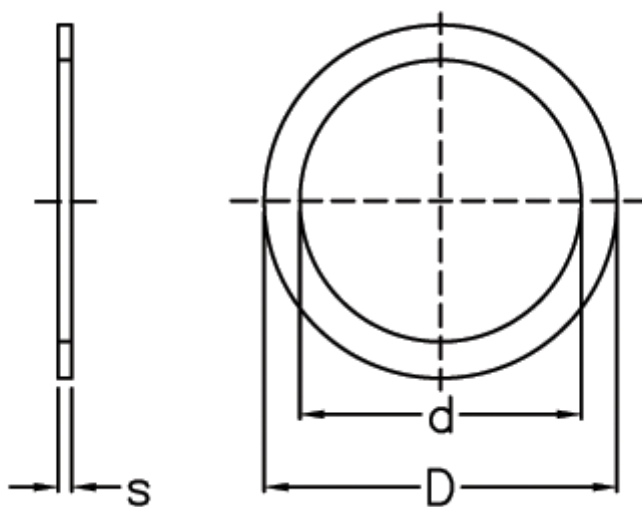

Article number: 0130346

Description: Shim Washer
PS 8x14x1 DIN 988

Measures

d	= 8
D	= 14
Description	= PS 8x14x1
s	= 1.00
tol	= -0.05
Weight kg/1000	= 0.815